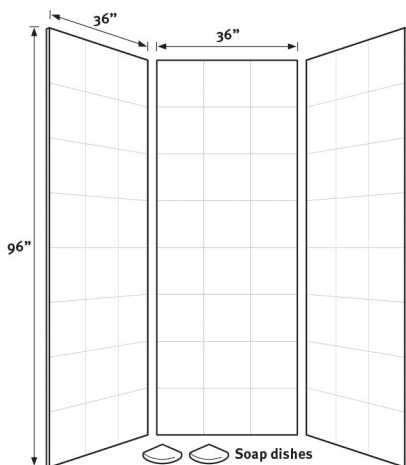

Designed to fit base areas  
36" deep or smaller x 36" wide x 72" high or smaller  
(914 mm x 914 mm x 1829 mm)

Designed to fit base areas  
36" deep or smaller x 36" wide x 96" high or smaller  
(914 mm x 914 mm x 2438 mm)