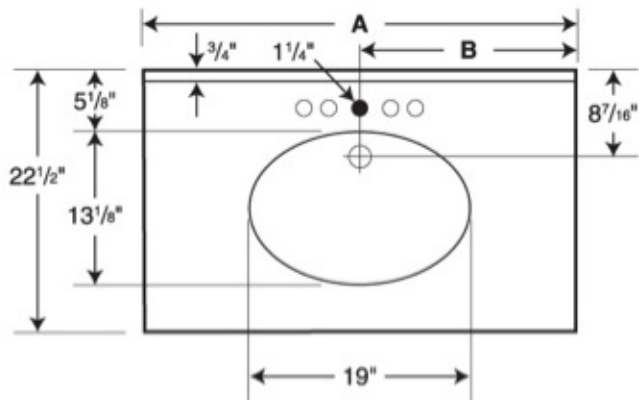

# CHESAPEAKE SINGLE BOWL VANITY TOPS

	CH1B2225	CH1B2231	CH1B2237	CH1B2243	CH1B2249	CH1B2255	CH1B2261
<b>A:</b>	25"	31"	37"	43"	49"	55"	61"
<b>B:</b>	$12\frac{1}{8}''$	$15\frac{1}{8}''$	$18\frac{1}{8}''$	$21\frac{1}{8}''$	$24\frac{1}{8}''$	$27\frac{1}{8}''$	$30\frac{1}{8}''$