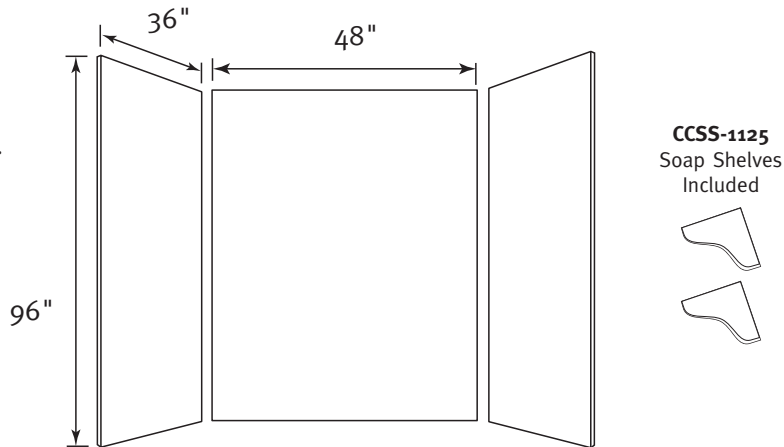

Designed to fit base areas
 36" deep or smaller x 48" wide x 96" high or smaller
 (914 mm x 1219 mm x 2438 mm)

SPECIFICATIONS

CCSK96-3648 Swanstone Crystal Color Shower Wall Kit

Model	Part	Base Area Designed To Fit	Ship Wt. Lb.	Ship FedEx	Carton Dims. In.	Cu. Ft.
CCSK96-3648	CCSK963648	36"D x 48"W x 96"H* (914 mm x 1219 mm mmx 2438 mm) (*or smaller)	232	-	102 x 54 x 4	12.75

Kit Includes: Two side panels, one back panel, two CCSS-1125 corner soap shelves.

Packaging: Each kit is packed in an individual carton.

COLORS

- Caramel Glass (133)
- Crystal Black (107)
- Crystal Cream (106)
- Crystal White (105)
- Gray Glass (134)
- Ivory Glass (132)