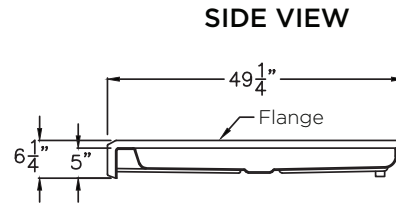

AF-4848

inches

AF04848.010
SHOWER PANS
48 x 48 x 5 inches

FEATURES

- Slip-resistant, textured bottom
- Integral tiling flange (3T)
- Center drain
- AcrylX™ applied acrylic surface
- Available in white only
- Lifetime limited warranty

OPTIONS

- Brass drain assembly and cover

MADE IN THE USA

AF-4848

AF04848.010
48 x 48 x 5 inches

Installation instructions can be found on the Swan website.

FEATURES Dimensional Tolerance $\pm 3/8$ ". Dimensions needed for site preparation should be measured from the unit. Swan assumes no responsibility for preparatory work.

Model #	Material	Drain	Net Wt. lbs.	Pkg. Wt. lbs.
Shower Pan #AF-4848	AcrylX™	Center	70	80

DIMENSIONS

Specifications	inches
Width:	48
Depth:	49 1/4
Height:	6 1/4
Enclosure Opening	-
Drain Rough-In (from Back Wall)	24
Drain Rough-In (from Side Wall)	24

FRAMING DIMENSIONS inches

Type	D Depth	W Width	H Height	A	B	C
Alcove	49 1/4	48 1/4	-	10 x 10	24 1/8	24