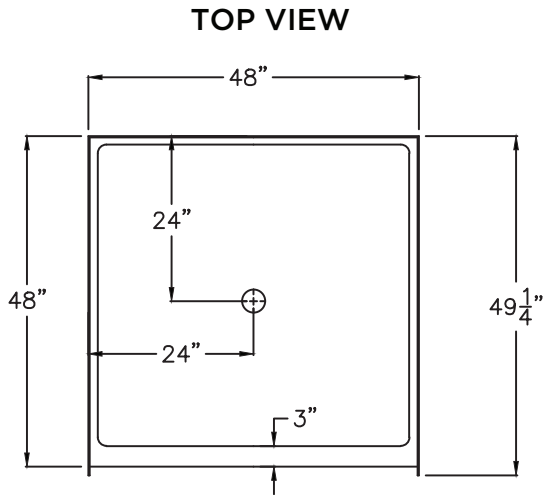

AF-4848

inches

AF04848.010
SHOWER PANS
48 x 48 x 5 inches

FEATURES

- Slip-resistant, textured bottom
- Integral tiling flange (3T)
- Center drain
- AcrylX™ applied acrylic surface
- Available in white only
- Lifetime limited warranty

OPTIONS

- Brass drain assembly and cover

MADE IN THE USA

AF-4848

AF04848.010
48 x 48 x 5 inches

Installation instructions can be found on the Swan website.

FEATURES Dimensional Tolerance $\pm 3/8$ ". Dimensions needed for site preparation should be measured from the unit. Swan assumes no responsibility for preparatory work.

Model #	Material	Drain	Net Wt. lbs.	Pkg. Wt. lbs.
Shower Pan #AF-4848	AcrylX™	Center	70	80

DIMENSIONS

Specifications	inches
Width:	48
Depth:	49 1/4
Height:	6 1/4
Enclosure Opening	-
Drain Rough-In (from Back Wall)	24
Drain Rough-In (from Side Wall)	24

FRAMING DIMENSIONS inches

Type	D Depth	W Width	H Height	A	B	C
Alcove	49 1/4	48 1/4	-	10 x 10	24 1/8	24