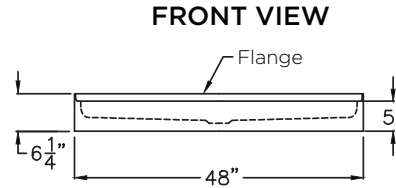

AF-4848

inches

AF04848.010
SHOWER PANS
48 x 48 x 5 inches

FEATURES

- Slip-resistant, textured bottom
- Integral tiling flange (3T)
- Center drain
- AcrylX™ applied acrylic surface
- Available in white only
- Lifetime limited warranty

OPTIONS

- Brass drain assembly and cover

MADE IN THE USA

AF-4848

AF04848.010
48 x 48 x 5 inches

Installation instructions can be found on the Swan website.

FEATURES Dimensional Tolerance $\pm 3/8$ ". Dimensions needed for site preparation should be measured from the unit. Swan assumes no responsibility for preparatory work.

Model #	Material	Drain	Net Wt. lbs.	Pkg. Wt. lbs.
Shower Pan #AF-4848	AcrylX™	Center	70	80

DIMENSIONS

Specifications	inches
Width:	48
Depth:	49 1/4
Height:	6 1/4
Enclosure Opening	-
Drain Rough-In (from Back Wall)	24
Drain Rough-In (from Side Wall)	24

FRAMING DIMENSIONS inches

Type	D Depth	W Width	H Height	A	B	C
Alcove	49 1/4	48 1/4	-	10 x 10	24 1/8	24