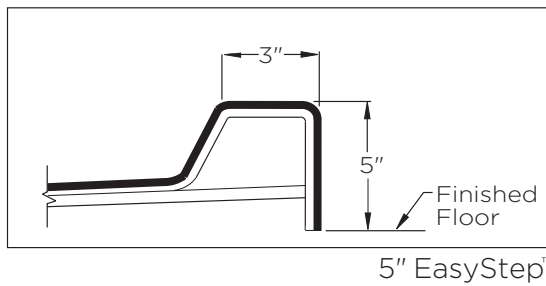

AF-4848

inches

AF04848.010
SHOWER PANS
48 x 48 x 5 inches

FEATURES

- Slip-resistant, textured bottom
- Integral tiling flange (3T)
- Center drain
- AcrylX™ applied acrylic surface
- Available in white only
- Lifetime limited warranty

OPTIONS

- Brass drain assembly and cover

MADE IN THE USA

AF-4848

AF04848.010
48 x 48 x 5 inches

Installation instructions can be found on the Swan website.

FEATURES Dimensional Tolerance $\pm 3/8$ ". Dimensions needed for site preparation should be measured from the unit. Swan assumes no responsibility for preparatory work.

Model #	Material	Drain	Net Wt. lbs.	Pkg. Wt. lbs.
Shower Pan #AF-4848	AcrylX™	Center	70	80

DIMENSIONS

Specifications	inches
Width:	48
Depth:	49 1/4
Height:	6 1/4
Enclosure Opening	-
Drain Rough-In (from Back Wall)	24
Drain Rough-In (from Side Wall)	24

FRAMING DIMENSIONS inches

Type	D Depth	W Width	H Height	A	B	C
Alcove	49 1/4	48 1/4	-	10 x 10	24 1/8	24