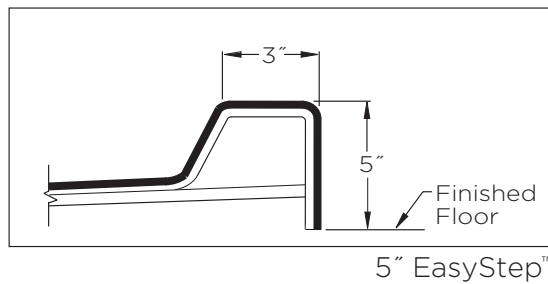

AF-4842

inches

AF04842.010
SHOWER PANS
48 x 42 x 5 inches

Shown with optional brass drain assembly.

FEATURES

- Slip-resistant, textured bottom
- Integral tiling flange (3T)
- Center drain
- AcrylX™ applied acrylic surface
- Available in white only
- Lifetime limited warranty

OPTIONS

- Brass drain assembly and cover

MADE IN THE USA

AF-4842

AF04842.010
48 x 42 x 5 inches

Installation instructions can be found on the Swan website.

FEATURES Dimensional Tolerance $\pm 3/8$ ". Dimensions needed for site preparation should be measured from the unit. Swan assumes no responsibility for preparatory work.

Model #	Material	Drain	Net Wt. lbs.	Pkg. Wt. lbs.
Shower Pan #AF-4842	AcrylX™	Center	66	76

DIMENSIONS

Specifications	inches
Width:	42
Depth:	49 1/4
Height:	6 1/4
Enclosure Opening	-
Drain Rough-In (from Back Wall)	24
Drain Rough-In (from Side Wall)	21

FRAMING DIMENSIONS inches

Type	D Depth	W Width	H Height	A	B	C
Alcove	49 1/4	42 1/4	-	10 x 10	21 1/8	24