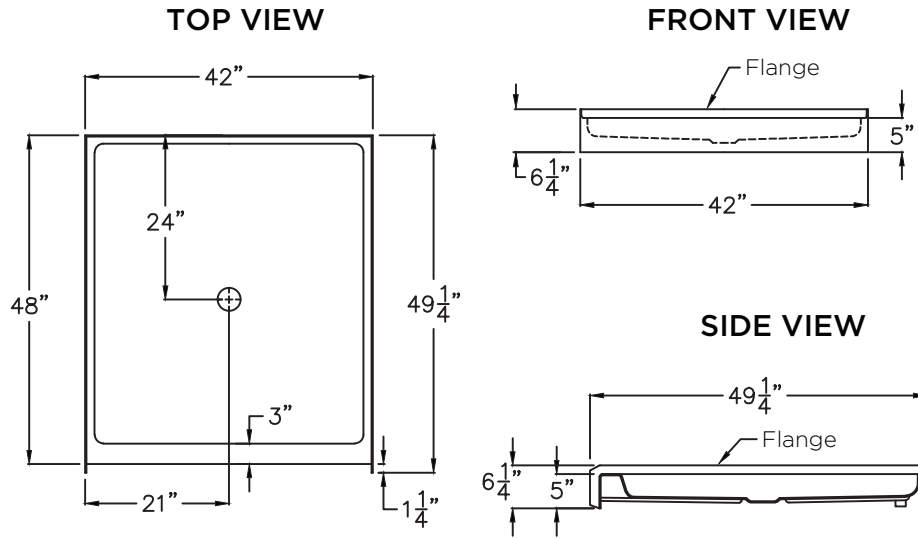

AF-4842

inches

AF04842.010
SHOWER PANS
48 x 42 x 5 inches

Shown with optional brass drain assembly.

FEATURES

- Slip-resistant, textured bottom
- Integral tiling flange (3T)
- Center drain
- AcrylX™ applied acrylic surface
- Available in white only
- Lifetime limited warranty

OPTIONS

- Brass drain assembly and cover

MADE IN THE USA

AF-4842

AF04842.010
48 x 42 x 5 inches

Installation instructions can be found on the Swan website.

FEATURES Dimensional Tolerance $\pm 3/8$ ". Dimensions needed for site preparation should be measured from the unit. Swan assumes no responsibility for preparatory work.

Model #	Material	Drain	Net Wt. lbs.	Pkg. Wt. lbs.
Shower Pan #AF-4842	AcrylX™	Center	66	76

DIMENSIONS

Specifications	inches
Width:	42
Depth:	49 1/4
Height:	6 1/4
Enclosure Opening	-
Drain Rough-In (from Back Wall)	24
Drain Rough-In (from Side Wall)	21

FRAMING DIMENSIONS inches

Type	D Depth	W Width	H Height	A	B	C
Alcove	49 1/4	42 1/4	-	10 x 10	21 1/8	24