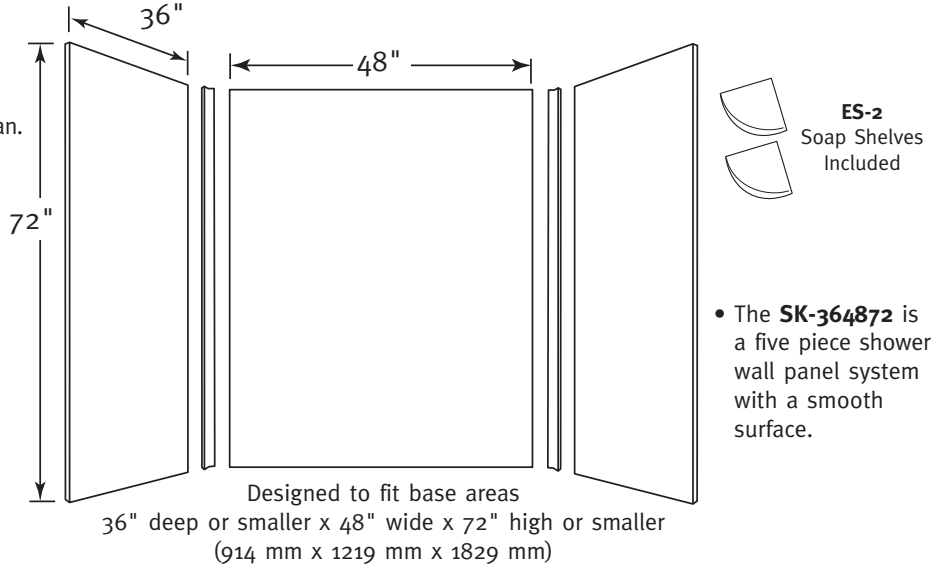

- The **SK-364872** is a five piece shower wall panel system with a smooth surface.

#### SK-364872 Swanstone Shower Wall Kit

Model	Part	Base Area Designed To Fit	Ship Wt. Lb.	Ship FedEx	Carton Dims. In.	Cu. Ft.
SK-364872	SK364872	36" D x 48" W x 72" H* (914 mm x 1219 mm x 1829 mm) (*or smaller)	175	-	76 x 54 x 4	9.5

Kit Includes: Two side panels, one back panel, two corner molding strips, two corner soap shelves.

Packaging: Each kit is packed in an individual carton.