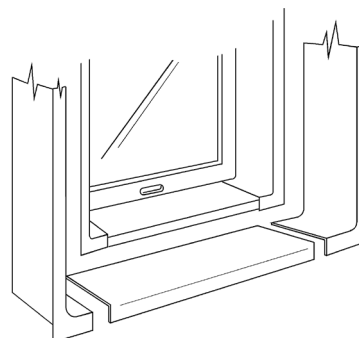

SIMPLE WINDOW SILL PROTECTION

Swan's window trim kits protect windows and drywall from moisture damage. Easily coordinate with Swan's bath systems or wainscoting to drastically simplify installation in the fraction of the time.

- Easily coordinate with Swan bath wall kits or Swanstone Wainscoting.
- Easy to install and reduce fabrication time - window sills can be easily trimmed to size
- Easy to clean, durable and is virtually maintenance-free

SSWTK SWANSTONE WINDOW TRIM KIT WTK-1 HIGH GLOSS WINDOW TRIM KIT

Designed for window sill applications up to 36" wide and 10" deep.

SSWTK

WTK-1