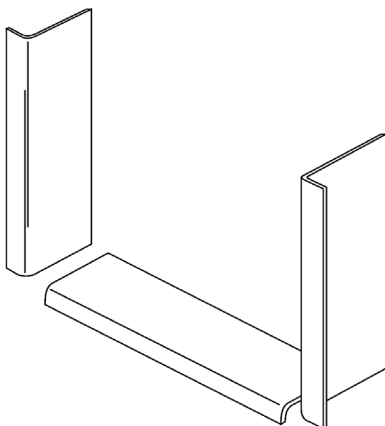

SIMPLE WINDOW SILL PROTECTION

Swan's window trim kits protect windows and drywall from moisture damage. Easily coordinate with Swan's bath systems or wainscoting to drastically simplify installation in the fraction of the time.

- Easily coordinate with Swan bath wall kits or Swanstone Wainscoting.
- Easy to install and reduce fabrication time - window sills can be easily trimmed to size
- Easy to clean, durable and is virtually maintenance-free

SSWTK SWANSTONE WINDOW TRIM KIT WTK-1 HIGH GLOSS WINDOW TRIM KIT

Designed for window sill applications up to 36" wide and 10" deep.

SSWTK

WTK-1