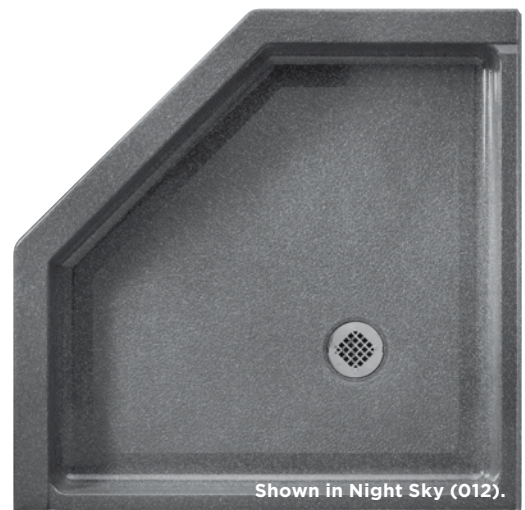

Single Threshold Shower Floor
Model #: SS-3460
34"D x 60"W
shown in Tahiti White (011)

Reinforced solid surface means color and texture run all the way through and cannot wear away.

Will not mold or mildew, no grout to clean.

Coordinates with Swanstone shower and bath systems.

Pebbled, slip-resistant surface.

Shower Floors

Total solutions for your bath- Veritek® & Swanstone.

Whether it is durable Swanstone shower floor or strong Veritek®, Swan has the perfect shower floor for your bathroom.

Available in a variety of sizes and finishes, a Swan shower floor will be the perfect complement to tile or a coordinating Swan shower walls.

Shown in Night Sky (012).

swanstone

Neo Angle

SS-36NEO 36"D x 36"W
SS-38NEO 38"D x 38"W