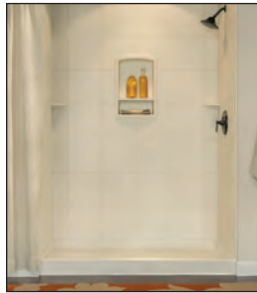

- CCSK72-3636** (three panels)
Fits size: 36"D x 36"W x 72"H
- CCSK72-3648** (three panels)
Fits size: 36"D x 48"W x 72"H

Complete kit includes side and back wall panels, and two **CCSS-1125** soap shelves.

96" Crystal Colors Wall Kits

- CCSK96-3636** (three panels)
Fits size: 36"D x 36"W x 96"H
- CCSK96-3648** (three panels)
Fits size: 36"D x 48"W x 96"H

Complete kit includes side and back wall panels, and two **CCSS-1125** soap shelves.

Crystal Colors Accessories

- CCSS-1125** (one soap shelf)
Fits size: 11-1/4" triangular shelf

Swanstone 72" H Bath Wall Kits

SK-363672 (three panels)
Fits size up to: 36"D x 36"W x 72"H
Designed to fit floor sizes 36" x 36", 30" x 30", 32" x 32", 34" x 34", and 34" x 36"

Complete kit includes side and back wall panels, corner molding strips, and **ES-2** soap shelves. Wall panels are easily trimmed with standard tools to fit shower applications.

Square Tile Wall Kits

SQMK72-3636 (three panels)
Fits size: 36"D x 36"W x 72-1/2"H